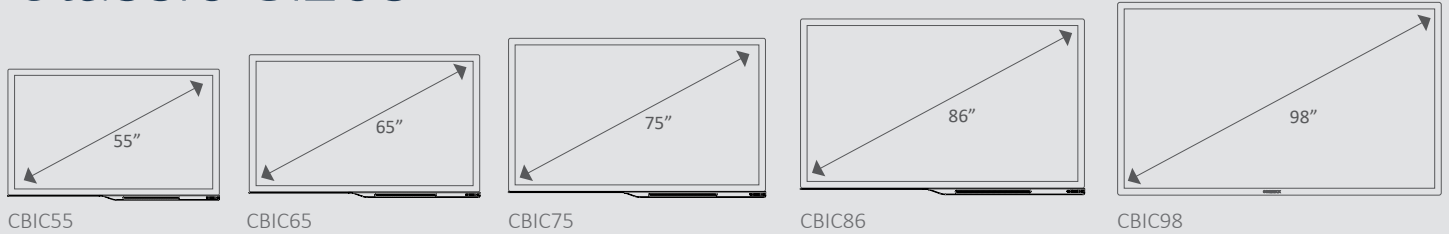

Classic Sizes