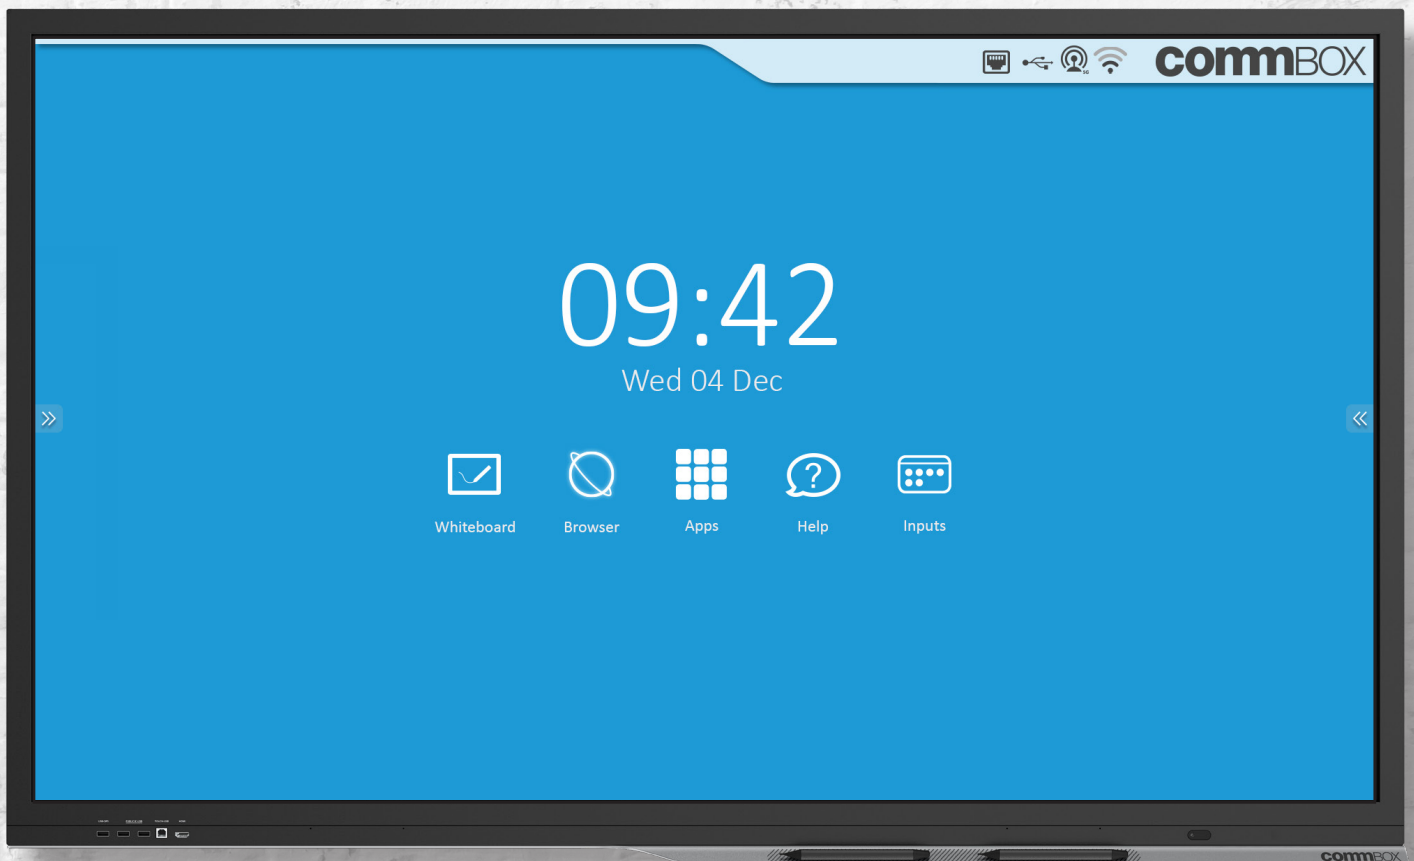

Australia's favourite,
premium touchscreen has evolved...

Premium 4K touchscreen with
built-in Android & 3 year onsite warranty

commBOX
Interactive Classic