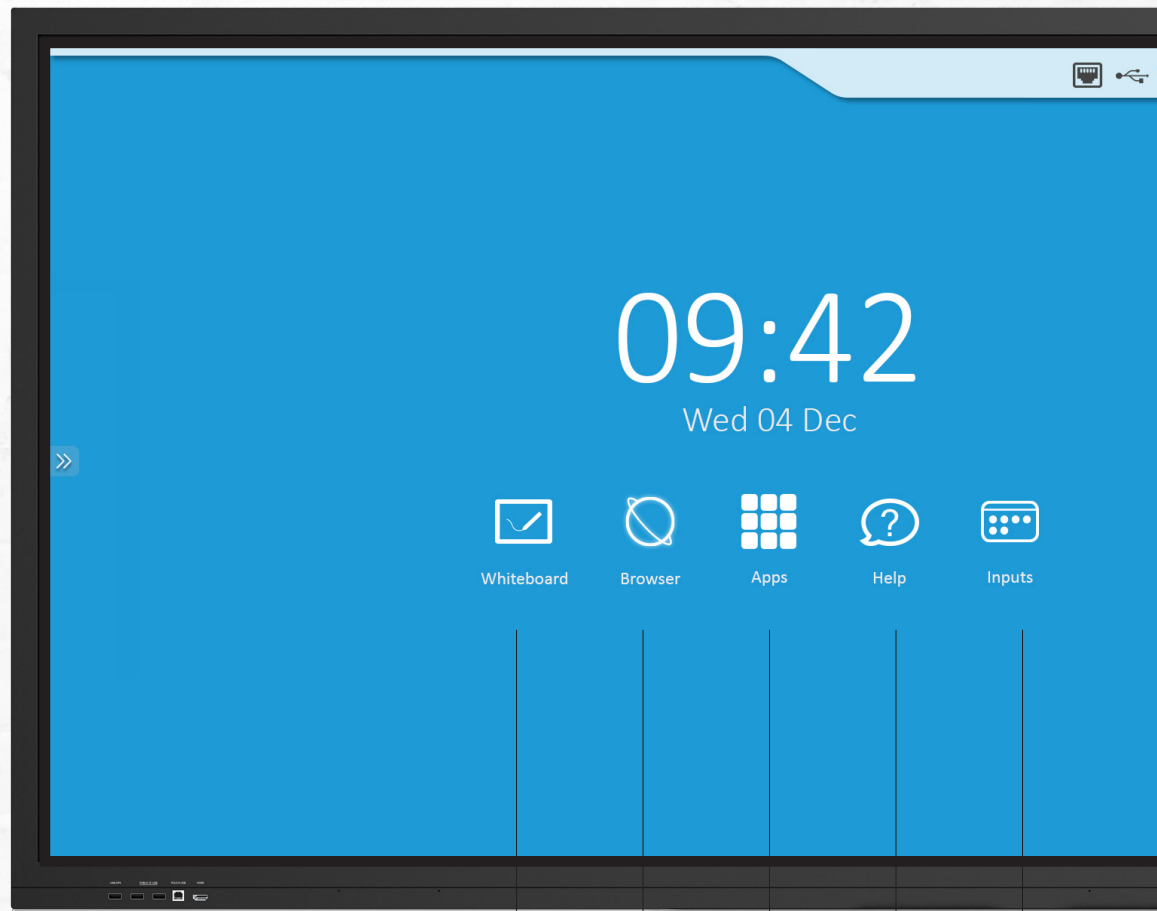

Rugged as ever, the Classic V3 is still the
TOUGHEST TOUCHSCREEN
on the market...

All Classic V3 Touchscreens incorporate 5mm toughened glass, and CommBox Glide™ Technology, ensuring that the panels are smooth and frictionless to touch. With high performance anti-glare properties the Classic V3 is perfect for the Australian classroom.

[Whiteboarding](#)

[Web Browsing](#)

[Apps](#)

[Training](#)

[Switch Inputs](#)

Cultivate an environment of learning, flexibility, innovation & collaboration...