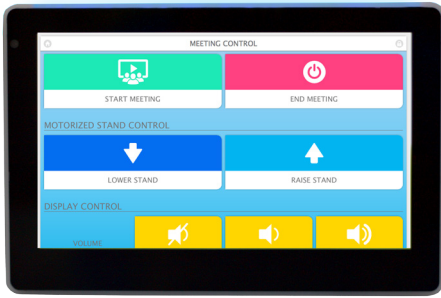

commBOX Control Panel 7 Specs

SKU: CBCONPAN7

The CommBox Control Panel 7 is the latest control accessory, specifically designed to work harmoniously alongside the CommBox Control Pro or Control Lite. With a 7" touchscreen, the CommBox Control Panel 7 conveniently and stylishly accesses and displays your Control Pro or Control Lite's cutting edge HTML 5 web interface. Sending commands is now as simple as touching a button on the CommBox Control Panel 7's screen. With a multitude of wall and desk mounting options, the CommBox Control Panel 7 is always there when you need it.

Display

7" IPS

Resolution

1024 x 600

CPU

ARM Cortex A7 Dual-Core, 1.2Ghz

GPU

ARM Mali400MP2, Complies with OpenGL ES2.0/1.1

Network

Ethernet 10/100M with POE

WIFI (802.11 b/g/n)

Dimensions

182 x 120 x 25mm

Weight

380g

Power

DC IN - 9V - 24V

POE - IEEE 802.3 AF

Compatibility

Control Pro & Control Lite

Mounting

Recessed in wall, Bracket on wall,
Adhesive Strip to Glass, Stand on Desk